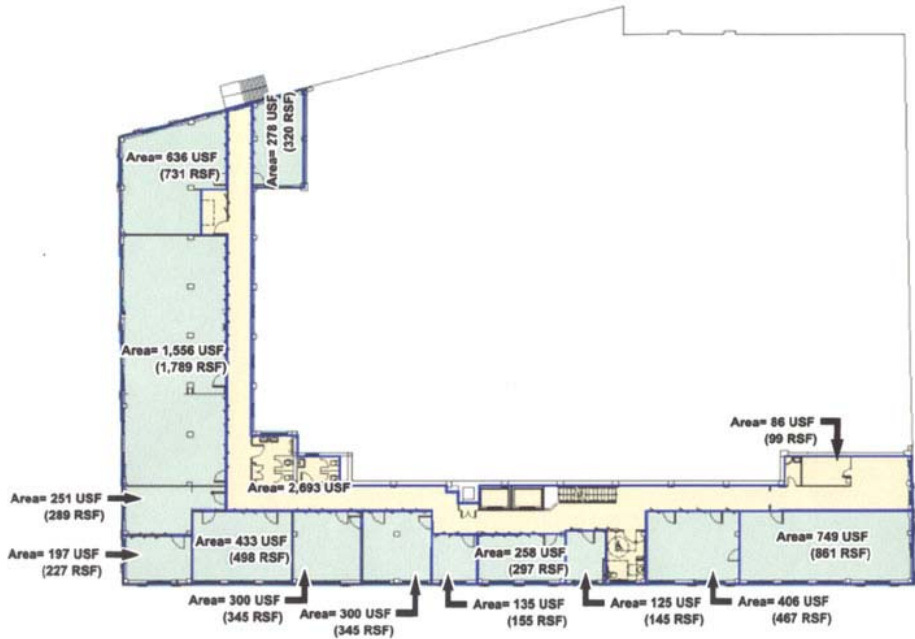

Sixth Floor

Public Common USF: 2,451
Office USF: 5,625
RSF: 6,469

Total Gross USF: 8,076

* All measurements are approximate and subject to change after project completion.

All leasing questions should be directed to: